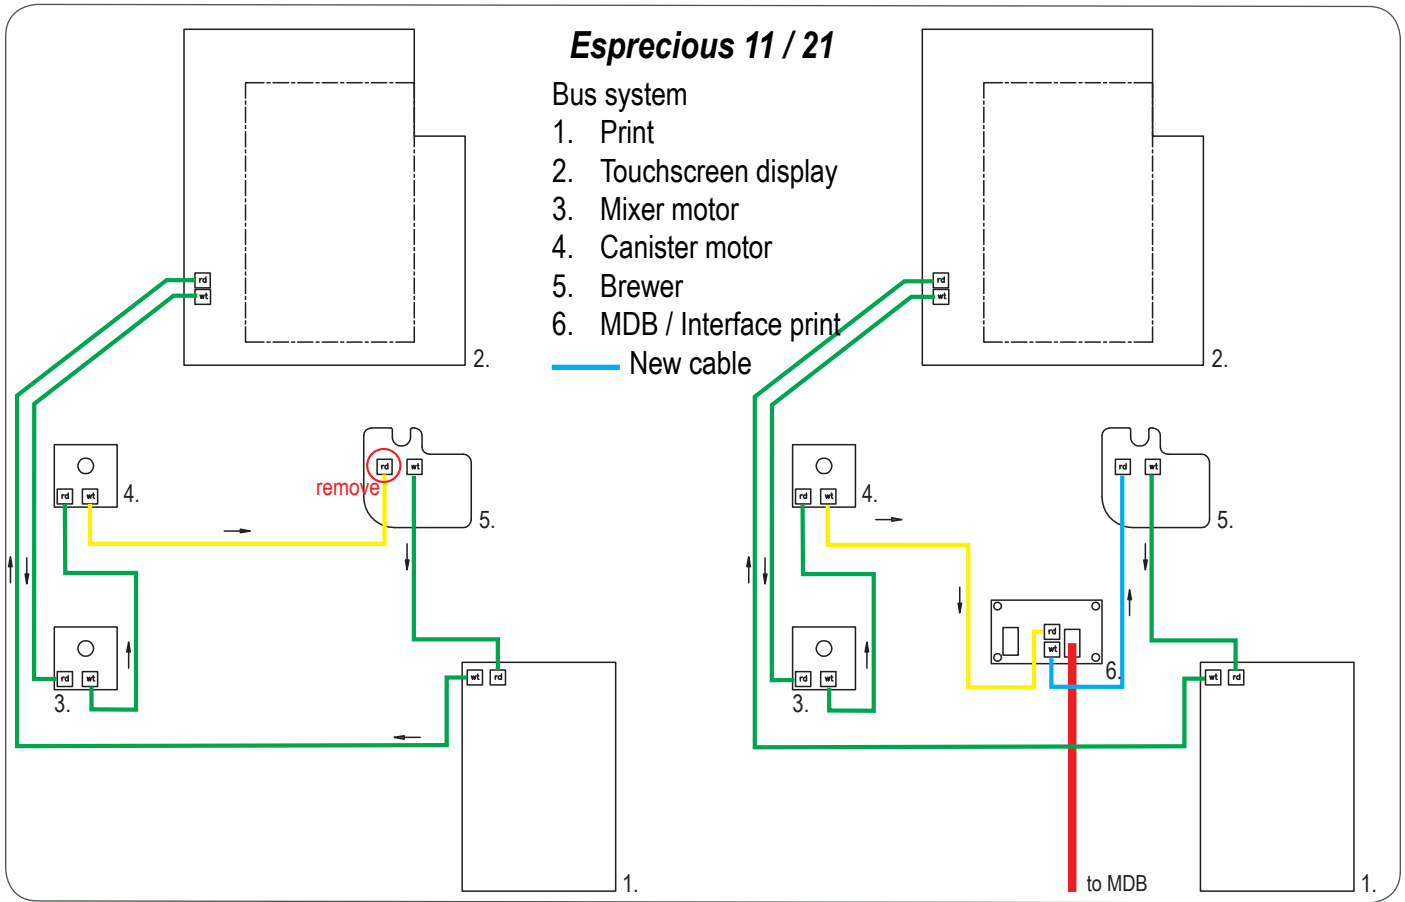

Mounting instructions MDB Esprecious 2.0 / 2.5 / 3.0

Mounting instructions MDB Esprecious 2.5 / 3.0

Mounting instructions MDB FreshGround (XL) NA