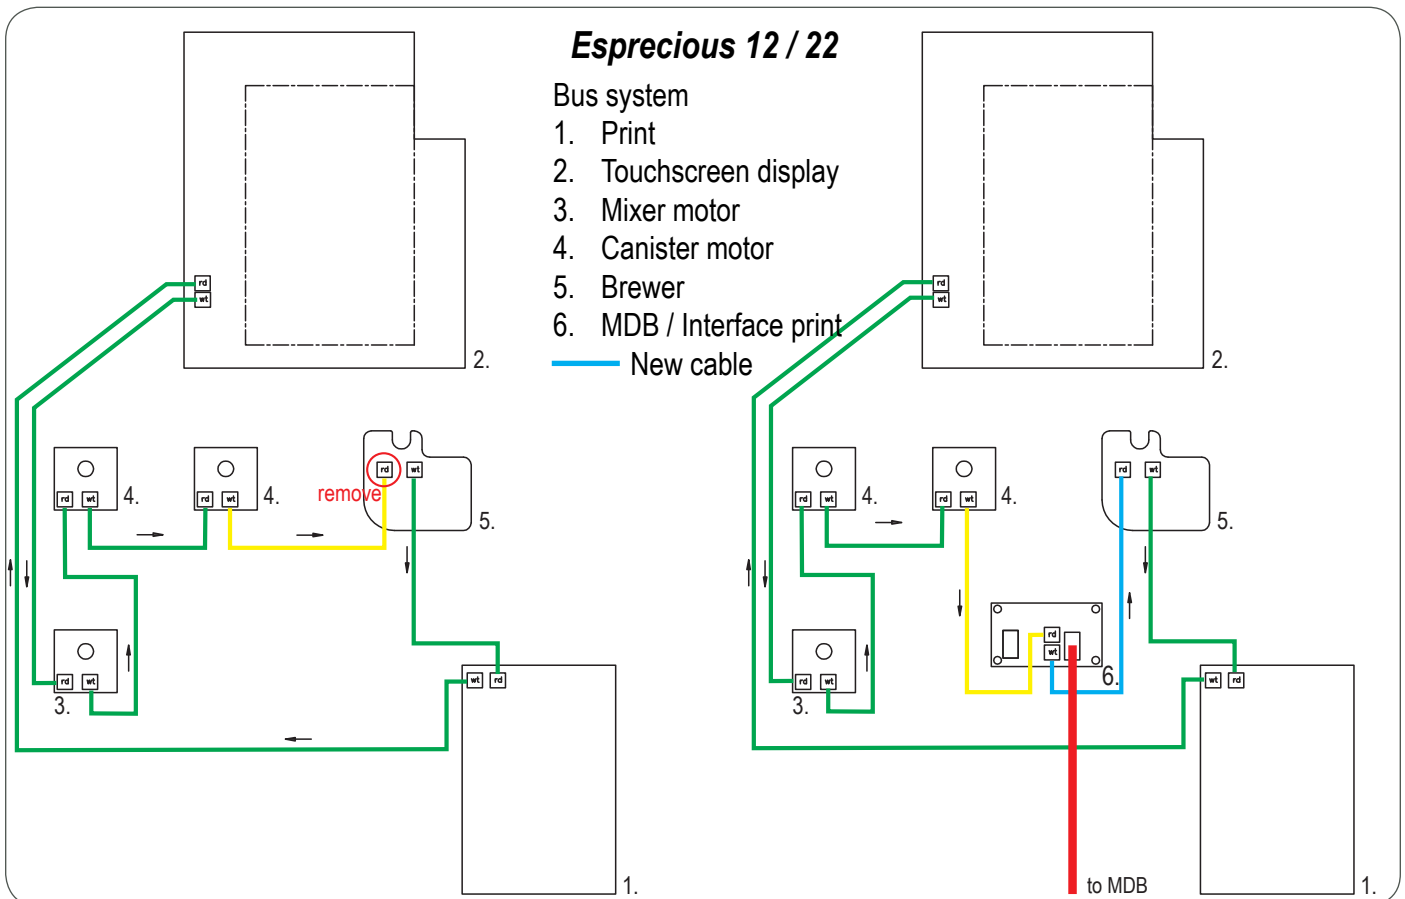

Mounting instructions MDB Esprecious 2.0 / 2.5 / 3.0

Mounting instructions MDB Esprecious 2.5 / 3.0

Mounting instructions MDB FreshGround (XL) NA