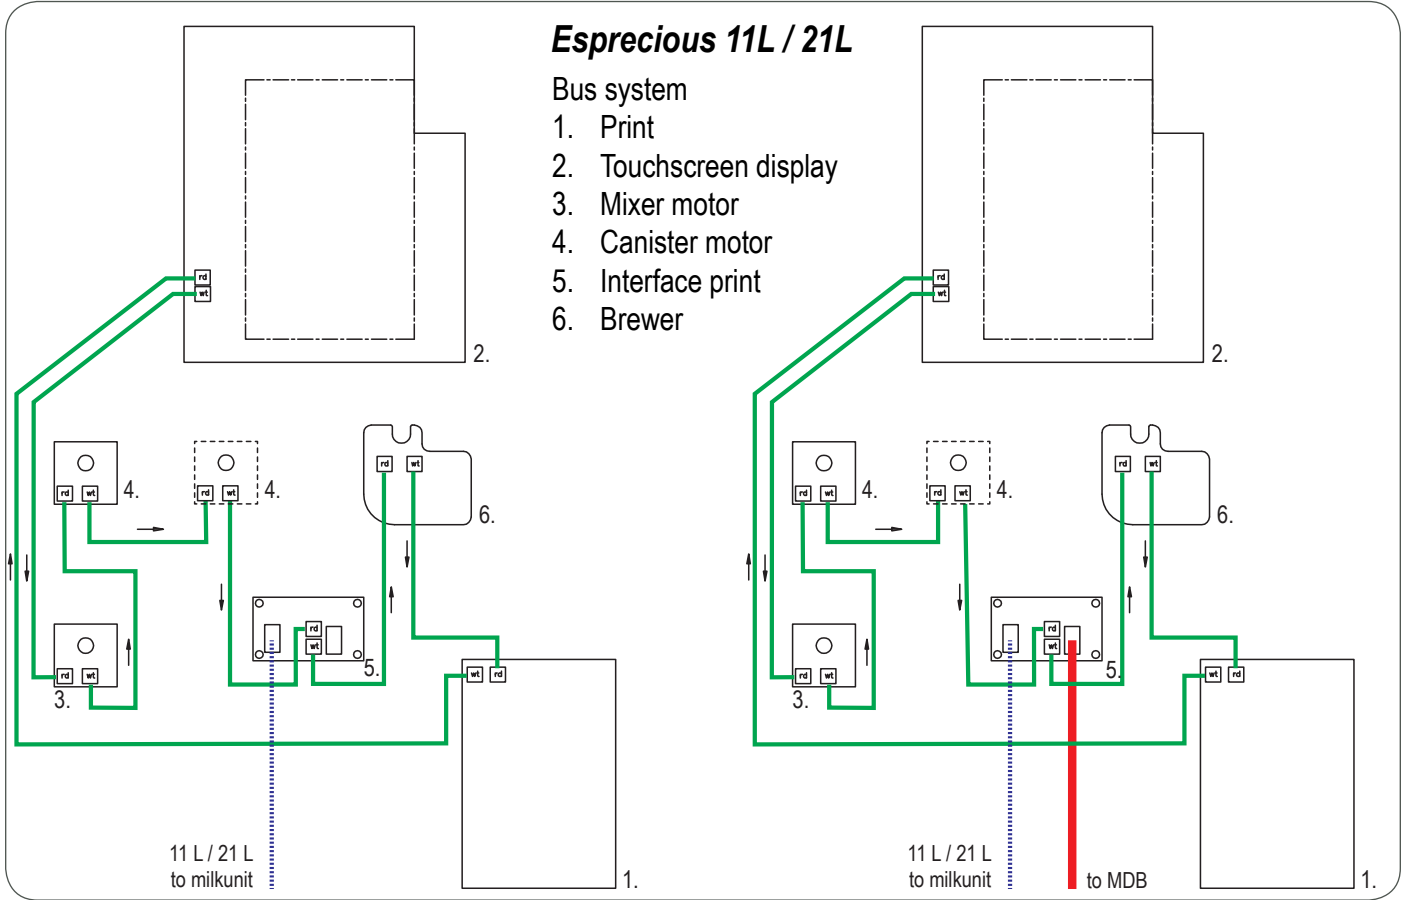

Mounting instructions MDB Esprecious 2.0 / 2.5 / 3.0

Mounting instructions MDB Esprecious 2.5 / 3.0

Mounting instructions MDB FreshGround (XL) NA