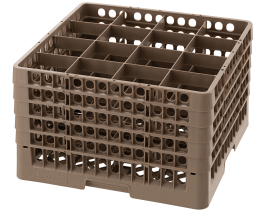

Dishwasher basket, 16 comp.

Description

Features

- Compartment size: 111 x 111 mm
- Inside height: 285 mm
- Material: Plastic
- Important information: -
- Stackable: Yes
- Properties: -
- Basket size: 500 x 500 mm
- Number of shelves: 16
- Colour: Brown
- Design: Divided
- Suitable for: Glasses
Cups
- Size: W 500 x D 500 x H 306 mm
- Weight: 4.5 kg

Dishwasher basket, 16 comp. Add on Products

Cover hood TGS100-15

- Colour: Transparent
- Material thickness: 0,12 mm
- Resistance to low-temperature cracking: To -15 °C
- Heat resistant to: 99 °C
- Weather-resistant: -15 °C to 50 °C

Code-No. 300144
GTIN 4015613746906

Cover hood TGS100-8

- Colour: Transparent
- Model: With 2 zips
- Material thickness: 0,12 mm
- Resistance to low-temperature cracking: To -15 °C
- Heat resistant to: 99 °C
- Weather-resistant: -15 °C to 50 °C