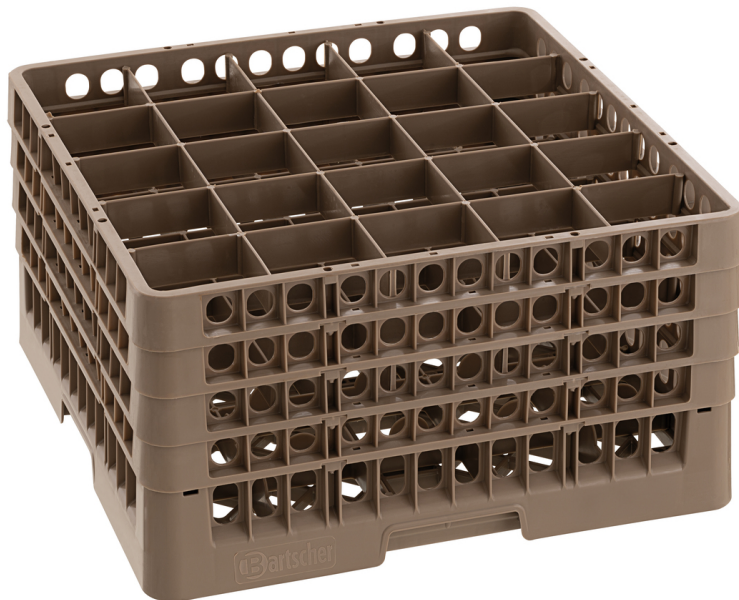

Dishwasher basket, 25 comp.

Description

Features

• Compartment size:	89 x 89 mm
• Inside height:	245 mm
• Material:	Plastic
• Important information:	-
• Stackable:	Yes
• Properties:	-
• Basket size:	500 x 500 mm
• Number of shelves:	25
• Colour:	Brown
• Design:	Divided
• Suitable for:	Glasses
• Size:	W 500 x D 500 x H 266 mm
• Weight:	3.8 kg

Dishwasher basket, 25 comp. Add on Products

Cover hood TGS100-15

- Colour: Transparent
- Material thickness: 0,12 mm
- Resistance to low-temperature cracking: To -15 °C
- Heat resistant to: 99 °C
- Weather-resistant: -15 °C to 50 °C

Code-No. 300144
GTIN 4015613746906

Cover hood TGS100-8

- Colour: Transparent
- Model: With 2 zips
- Material thickness: 0,12 mm
- Resistance to low-temperature cracking: To -15 °C
- Heat resistant to: 99 °C
- Weather-resistant: -15 °C to 50 °C