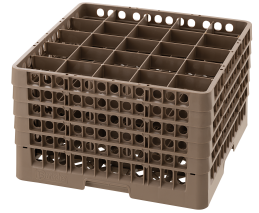

Dishwasher basket, 25 comp.

Description

Features

- | | |
|--------------------------|--------------------------|
| • Compartment size: | 89 x 89 mm |
| • Inside height: | 285 mm |
| • Material: | Plastic |
| • Important information: | - |
| • Stackable: | Yes |
| • Properties: | - |
| • Basket size: | 500 x 500 mm |
| • Number of shelves: | 25 |
| • Colour: | Brown |
| • Design: | Divided |
| • Suitable for: | Glasses |
| • Size: | W 500 x D 500 x H 306 mm |
| • Weight: | 4.5 kg |

Dishwasher basket, 25 comp. Add on Products

Cover hood TGS100-15

- Colour: Transparent
- Material thickness: 0,12 mm
- Resistance to low-temperature cracking: To -15 °C
- Heat resistant to: 99 °C
- Weather-resistant: -15 °C to 50 °C

Code-No. 300144
GTIN 4015613746906

Cover hood TGS100-8

- Colour: Transparent
- Model: With 2 zips
- Material thickness: 0,12 mm
- Resistance to low-temperature cracking: To -15 °C
- Heat resistant to: 99 °C
- Weather-resistant: -15 °C to 50 °C