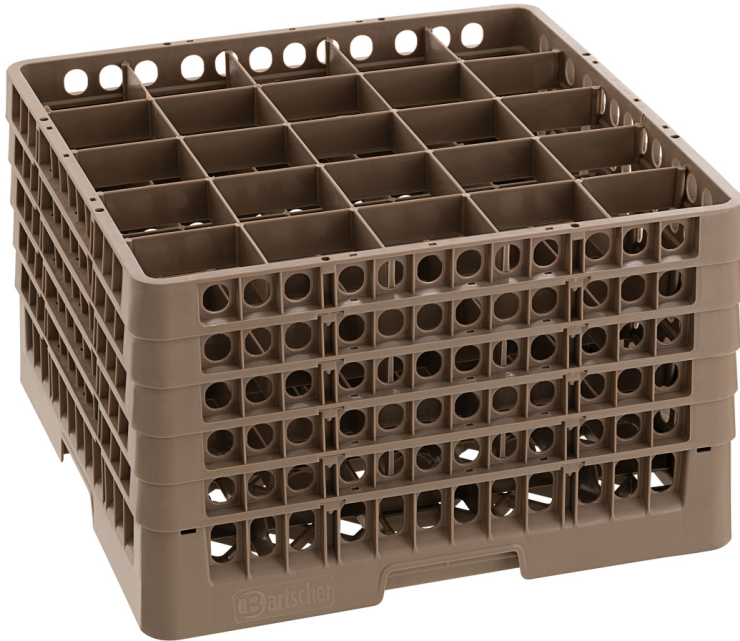

Dishwasher basket, 25 comp.

Description

Features

- | | |
|--------------------------|--------------------------|
| • Compartment size: | 89 x 89 mm |
| • Inside height: | 285 mm |
| • Material: | Plastic |
| • Important information: | - |
| • Stackable: | Yes |
| • Properties: | - |
| • Basket size: | 500 x 500 mm |
| • Number of shelves: | 25 |
| • Colour: | Brown |
| • Design: | Divided |
| • Suitable for: | Glasses |
| • Size: | W 500 x D 500 x H 306 mm |
| • Weight: | 4.5 kg |

Dishwasher basket, 25 comp. Add on Products

Cover hood TGS100-15

- Colour: Transparent
- Material thickness: 0,12 mm
- Resistance to low-temperature cracking: To -15 °C
- Heat resistant to: 99 °C
- Weather-resistant: -15 °C to 50 °C

Code-No. 300144
GTIN 4015613746906

Cover hood TGS100-8

- Colour: Transparent
- Model: With 2 zips
- Material thickness: 0,12 mm
- Resistance to low-temperature cracking: To -15 °C
- Heat resistant to: 99 °C
- Weather-resistant: -15 °C to 50 °C