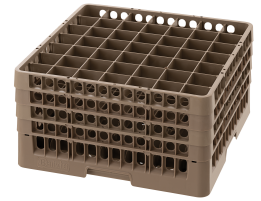

Dishwasher basket, 49 comp.

Description

Features

- | | |
|--------------------------|--------------------------|
| • Compartment size: | 62 x 62 mm |
| • Inside height: | 245 mm |
| • Material: | Plastic |
| • Important information: | - |
| • Stackable: | Yes |
| • Properties: | - |
| • Basket size: | 500 x 500 mm |
| • Number of shelves: | 49 |
| • Colour: | Brown |
| • Design: | Divided |
| • Suitable for: | Glasses |
| • Size: | W 500 x D 500 x H 266 mm |
| • Weight: | 4.6 kg |

Dishwasher basket, 49 comp. Add on Products

Cover hood TGS100-15

- Colour: Transparent
- Material thickness: 0,12 mm
- Resistance to low-temperature cracking: To -15 °C
- Heat resistant to: 99 °C
- Weather-resistant: -15 °C to 50 °C

Code-No. 300144
GTIN 4015613746906

Cover hood TGS100-8

- Colour: Transparent
- Model: With 2 zips
- Material thickness: 0,12 mm
- Resistance to low-temperature cracking: To -15 °C
- Heat resistant to: 99 °C
- Weather-resistant: -15 °C to 50 °C