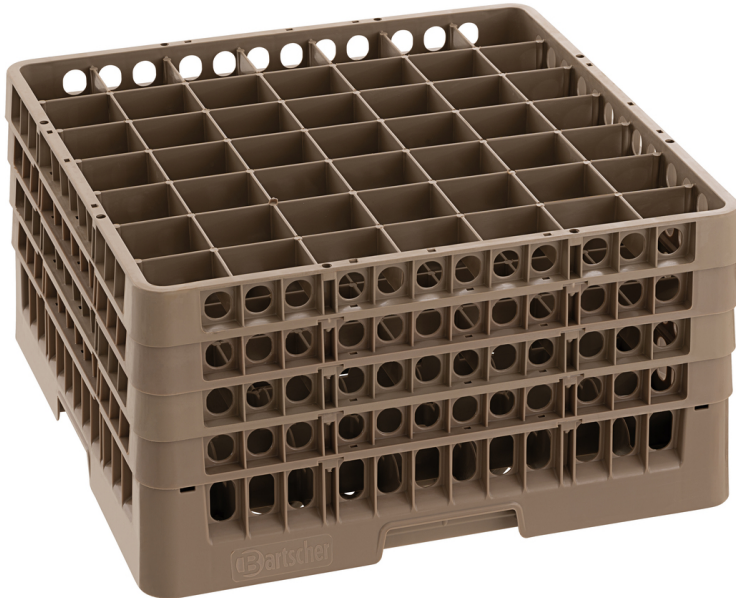

Dishwasher basket, 49 comp.

Description

Features

- | | |
|--------------------------|--------------------------|
| • Compartment size: | 62 x 62 mm |
| • Inside height: | 245 mm |
| • Material: | Plastic |
| • Important information: | - |
| • Stackable: | Yes |
| • Properties: | - |
| • Basket size: | 500 x 500 mm |
| • Number of shelves: | 49 |
| • Colour: | Brown |
| • Design: | Divided |
| • Suitable for: | Glasses |
| • Size: | W 500 x D 500 x H 266 mm |
| • Weight: | 4.6 kg |

Dishwasher basket, 49 comp. Add on Products

Cover hood TGS100-15

- Colour: Transparent
- Material thickness: 0,12 mm
- Resistance to low-temperature cracking: To -15 °C
- Heat resistant to: 99 °C
- Weather-resistant: -15 °C to 50 °C

Code-No. 300144
GTIN 4015613746906

Cover hood TGS100-8

- Colour: Transparent
- Model: With 2 zips
- Material thickness: 0,12 mm
- Resistance to low-temperature cracking: To -15 °C
- Heat resistant to: 99 °C
- Weather-resistant: -15 °C to 50 °C