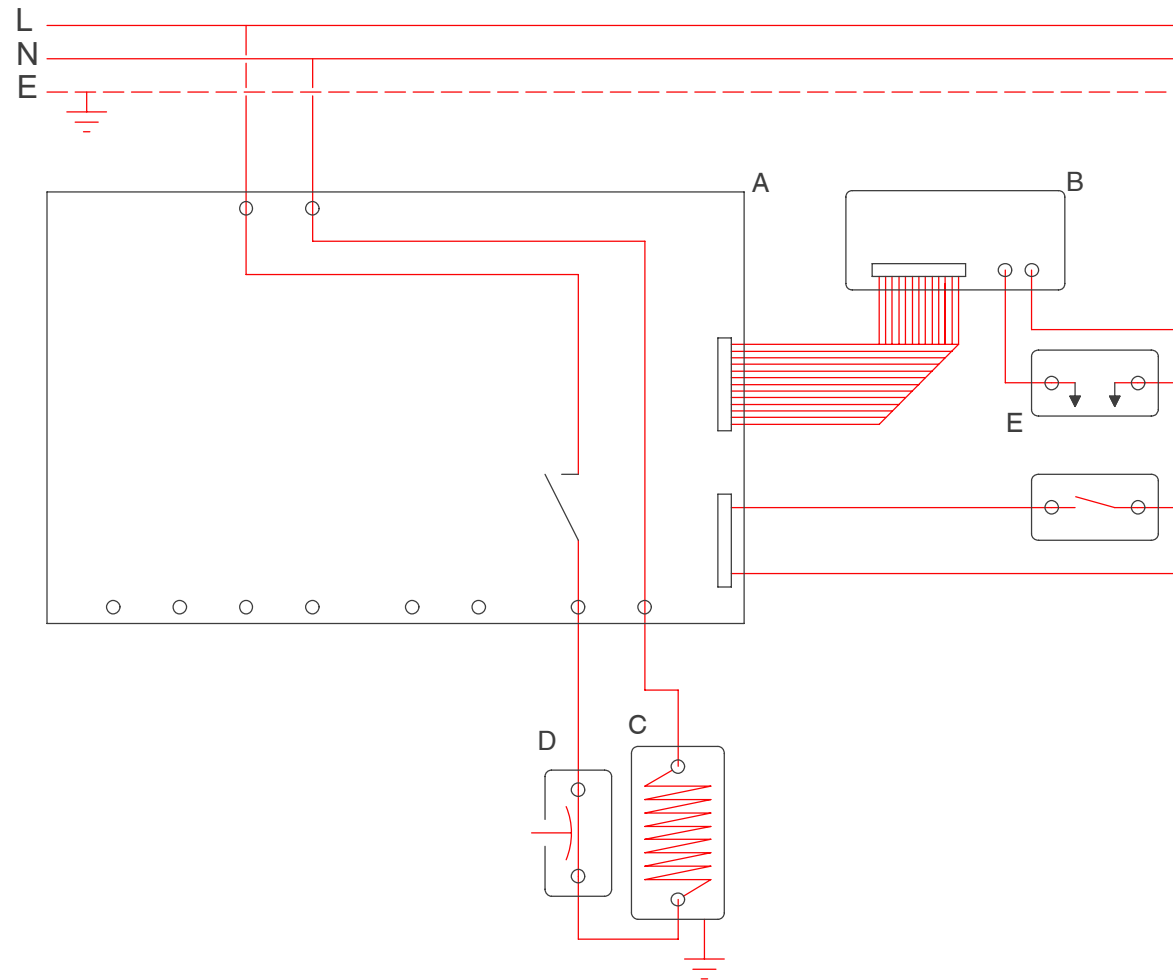

TH (GB/IRL)

700.406.713A

- A. Print
- B. Keyboard
- C. Flow boiler
- D. High temperature safety (reset)
- E. Water spreader
- F. Magnetic switch