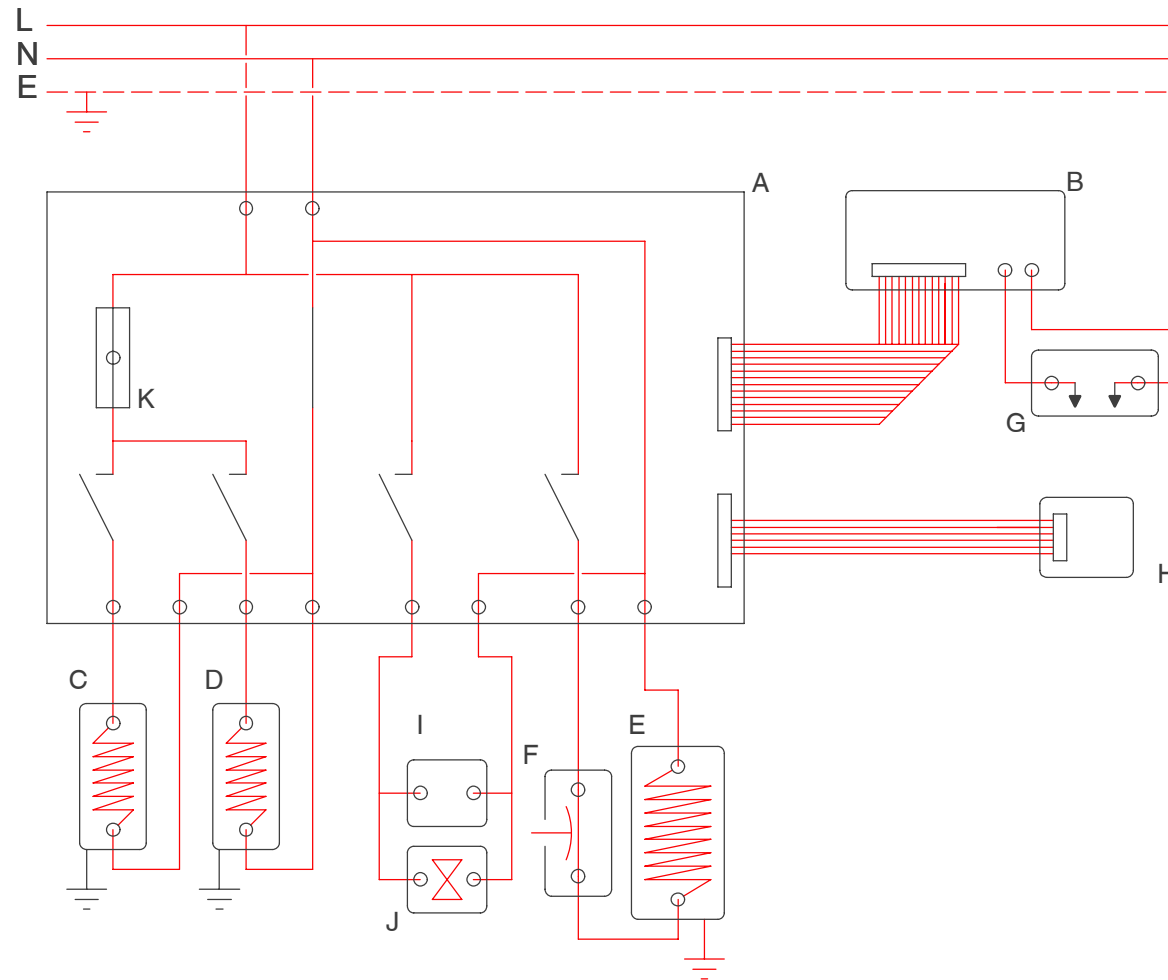

MATIC (GB/IRL)

700.406.711A

- A. Print
- B. Keyboard
- C. PTC element (upper)
- D. PTC element (lower)
- E. Flow boiler
- F. High temperature safety (reset)
- G. Water spreader
- H. Linear float
- I. RC
- J. Magnetic valve
- K. Fuse