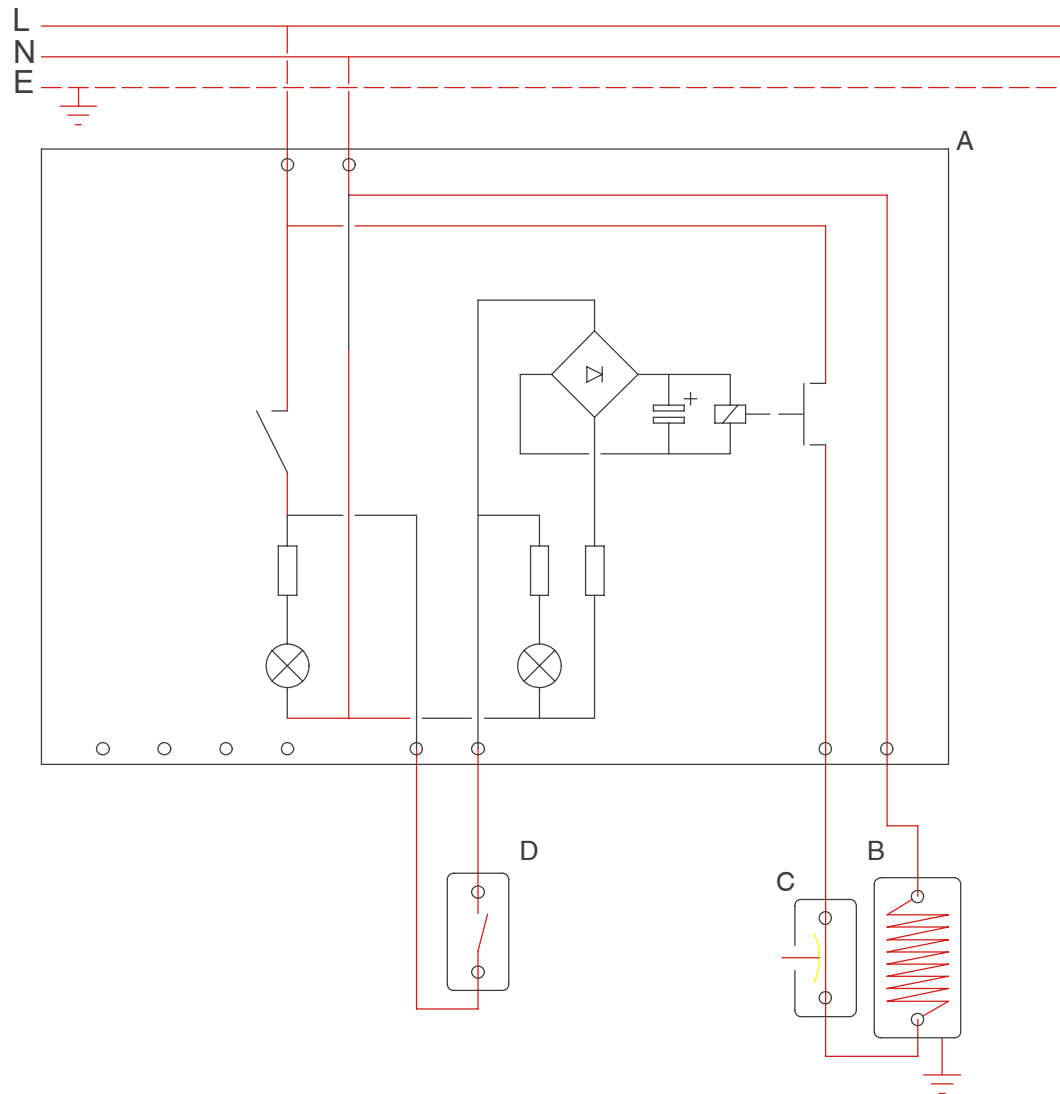

ISO (GB/IRL)

700.406.721A

- A. Print
- B. Flow boiler
- C. High temperature safety (reset)
- D. Magnetic switch