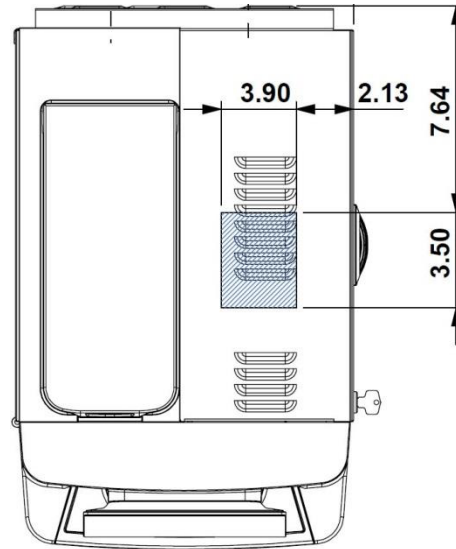

Fresh More/Fresh Ground (mm):

Fresh More/Fresh Ground (Inches):

Fresh More/Fresh Ground XL (mm):

Fresh More/Fresh Ground XL (Inches):

* Minimum sizing needed for Chute Extension.