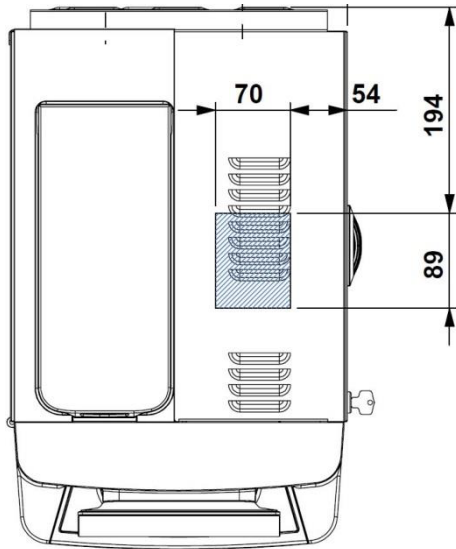

Fresh More/Fresh Ground (mm):

Fresh More/Fresh Ground (Inches):

Fresh More/Fresh Ground XL (mm):

Fresh More/Fresh Ground XL (Inches):

* Minimum sizing needed for Chute Extension.