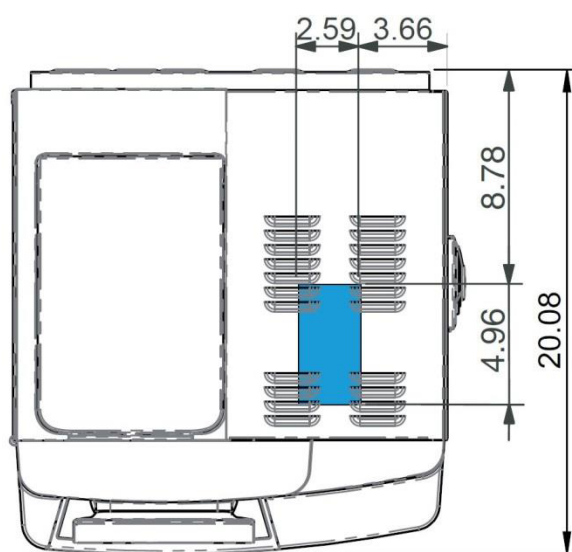

Fresh More/Fresh Ground (mm):

Fresh More/Fresh Ground (Inches):

Fresh More/Fresh Ground XL (mm):

Fresh More/Fresh Ground XL (Inches):

* Minimum sizing needed for Chute Extension.