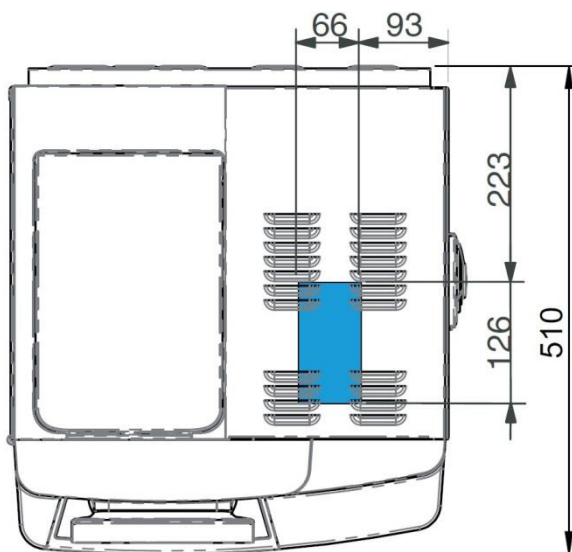

Fresh More/Fresh Ground (mm):

Fresh More/Fresh Ground (Inches):

Fresh More/Fresh Ground XL (mm):

Fresh More/Fresh Ground XL (Inches):

* Minimum sizing needed for Chute Extension.