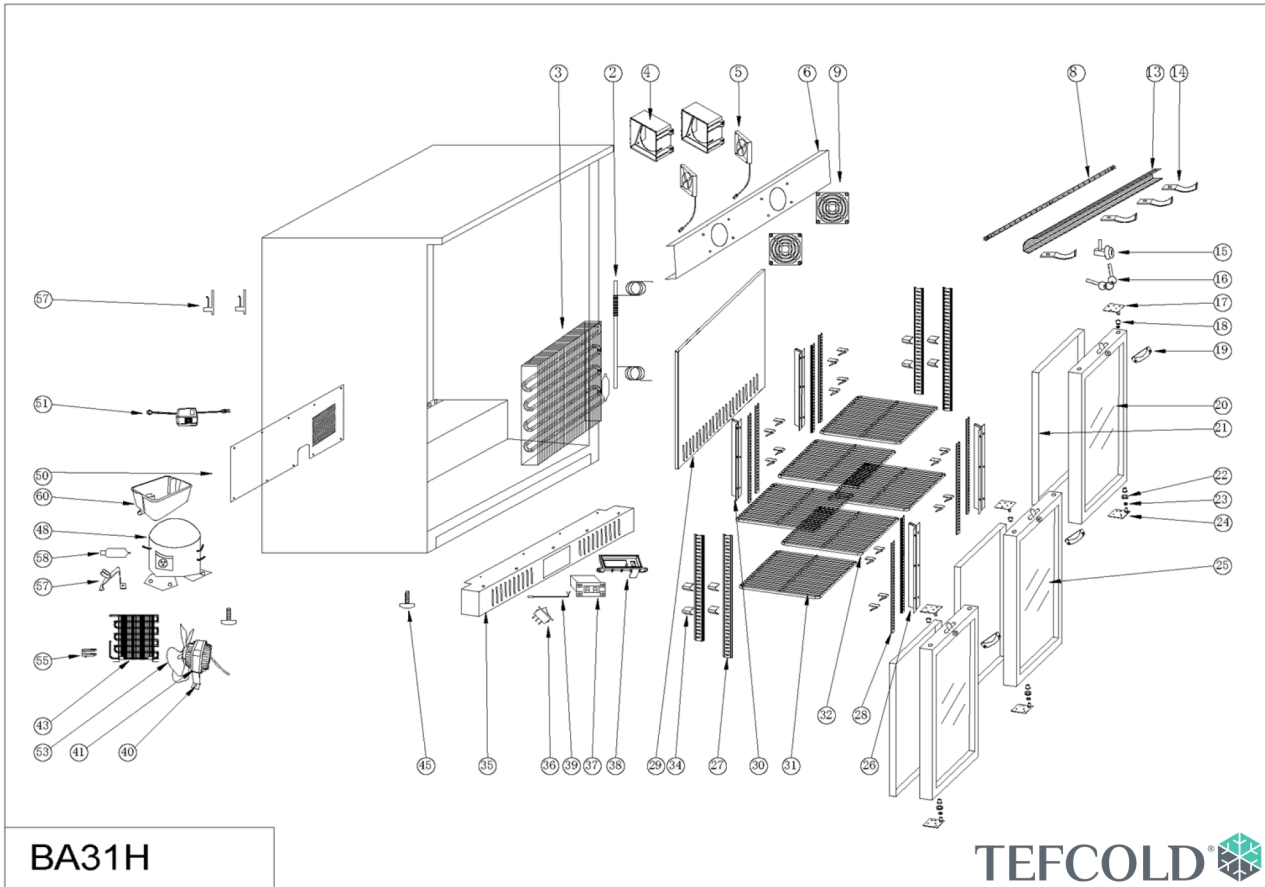

49827 / BA31H / IRL

Position	ItemNo	Description
02	45280	Heat Exchanger
03	14291	Evaporator
04	47484	Fan Box Cover
06	47493	Fan Cover
07	13411	Evaporator Fan 12 VDC
08	45294	LED Light
09	13561	Finger Guard
13	15416	Lamp Cover
14	15356	End Piece For Lamp Cover
15	10684	Lock
16	10673	Key
17	12956	Top Hinge
18	12995	Top/Down Hinge Axle Sleeve
19	12682	Handle
20	49201	Glass Door Right
21	12571	Enclose Bar (Gasket)
22	13024	Washer For Bottom Hinge
23	10063	Nylon Washer
24	12750	Bottom Hinge
25	49202	Glass Door Left and Middle
26	14962	Middle Shelf Bracket
27	47513	Rail For Shelves
28	47512	Rail For Shelves Long
29	49203	Evaporator Cover
30	47510	Middle Shelf Bracket
31	15125	Shelf Side 400x315 mm
32	15103	Shelf Middle 430x315 mm
34	15084	Shelf Clip
35	45299	Bottom Panel
36	13748	Light switch black
37	45270	DT-01 Circuit Board
38	45269	Thermostat Box
39	42060	NTC Probe for Thermostat DT-01
40	45287	Condenser Fan Bracket
41	45288	Condenser Fan
43	45300	Condenser
45	14571	Adjustment Feet
48	45290	Compressor Donper VFL070CY1H
50	45301	Grill
51	47483	Power Supply
53	13484	Fan Blade 200 mm For CA03
55	13726	Wire Clamp
57	10048	Dry Filter Bracket
58	15710	Filter Drier
60	11496	Drip Tray
67	13728	Wire Holder

49827 / BA31H / IRL

BA31H